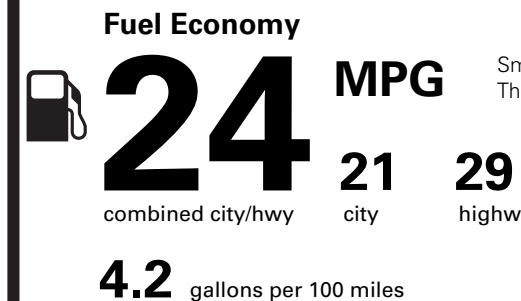

SAFETY/SECURITY

- ADVANCETRAC™ WITH RSC
- AIRBAGS - SIDE IMPACT / CURTAINS
- AIRBAGS-DRVR&PASS KNEE
- AIRBAGS-DUAL-STAGE FRONT
- AUTO HIGH BEAMS
- PASSIVE ANTI-THEFT SECURILOCK SYSTEM
- PRE-COLLISION ASSIST W/AEB
- SOS POST CRASH SYSTEM

WARRANTY

- 4YR/50K MILE WARRANTY
- 4YR/50K PICKUPDELIVERY SVC
- 6YR/70K MI POWERTRAIN WA

INCLUDED ON THIS VEHICLE

(MSRP)

EQUIPMENT GROUP 201A

5,300.00

- PANORAMIC VISTA RF W/PWR SHAD
- ELEMENTS PACKAGE
- HEATED/VENTILATED D/P SEATS
- HEATED REAR SEATS
- HEATED STEERING WHEEL
- RAIN SENSING WIPERS
- WINDSHIELD WIPER DE-ICER
- LINCOLN CO-PILOT360 1.5 PLUS
- 360 DEGREE CAMERA
- ACTIVE PARK ASSIST 2.0
- INTEL ADAPT CRUISE CONTROL

OPTIONAL EQUIPMENT/OTHER

- 245/45R20 99V A/S BSW TIRES 200.00
- ALL-WTHR FLR LNRS W/MATS 150.00
- 17" MINI SPARE WHEEL W/TIRE 1,600.00
- MONOCHROMATIC PKG-ASHER GRAY
- .20" BLACK ALUMINUM WHEEL
- FRONT LICENSE PLATE BRACKET NO CHARGE

PRICE INFORMATION

BASE PRICE	$43,500.00
TOTAL OPTIONS/OTHER	7,250.00
TOTAL VEHICLE & OPTIONS/OTHER	50,750.00
DESTINATION & DELIVERY	1,195.00

EPA DOT Fuel Economy and Environment

Gasoline Vehicle

Small SUVs range from 14 to 129 MPG. The best vehicle rates 142 MPGe.

You spend **$750** more in fuel costs over 5 years compared to the average new vehicle.

Annual fuel cost **$1,450**