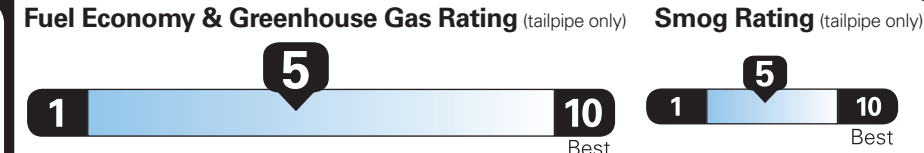

This vehicle emits 369 grams CO₂ per mile. The best emits 0 grams per mile (tailpipe only). Producing and distributing fuel also create emissions; learn more at fueleconomy.gov.

Actual results will vary for many reasons, including driving conditions and how you drive and maintain your vehicle. The average new vehicle gets 27 MPG and costs $6,500 to fuel over 5 years. Cost estimates are based on 15,000 miles per year at $2.35 per gallon. MPGe is miles per gasoline gallon equivalent. Vehicle emissions are a significant cause of climate change and smog.

fueleconomy.gov

Calculate personalized estimates and compare vehicles

GOVERNMENT 5-STAR SAFETY RATINGS

Overall Vehicle Score ★★★★★

Based on the combined ratings of frontal, side and rollover. Should ONLY be compared to other vehicles of similar size and weight.

Frontal Crash Driver Passenger ★★★★★

Based on the risk of injury in a frontal impact. Should ONLY be compared to other vehicles of similar size and weight.

Side Crash Front seat Rear seat ★★★★★

Based on the risk of injury in a side impact.

Rollover ★★★★★

Based on the risk of rollover in a single-vehicle crash.

Star ratings range from 1 to 5 stars (★★★★★), with 5 being the highest. Source: National Highway Traffic Safety Administration (NHTSA). www.safercar.gov or 1-888-327-4236

THE LINCOLN WAY™ APP

Your Dashboard of Services & Features

1. Download the Lincoln Way app* and you can:
2. Remotely start, lock and unlock your vehicle
   - Locate your vehicle and check approximate fuel range
   - Receive vehicle health alerts

The Lincoln Connect™ modem is active and sending vehicle data (e.g., diagnostics) to Lincoln. See in-vehicle Settings for connectivity options.

Insist on Lincoln Protect! The only extended service plan fully backed by Lincoln and honored at every Lincoln dealership in the U.S., Canada and Mexico. See your Lincoln dealer or visit www.LincolnOwner.com

WARNING: Operating, servicing and maintaining a passenger vehicle, pickup truck, van, or off-road vehicle can expose you to chemicals including engine exhaust, carbon monoxide, phthalates, and lead, which are known to the State of California to cause cancer and birth defects or other reproductive harm. To minimize exposure, avoid breathing exhaust, do not idle the engine except as necessary, service your vehicle in a well-ventilated area and wear gloves or wash your hands frequently when servicing your vehicle. For more information go to www.P65Warnings.ca.gov/passenger-vehicle.

SCAN OR TEXT 5LMCJ2D91 TO 59173

Msg & Data rates may apply. Text HELP for help

www.lincoln.com/help/privacy-terms/