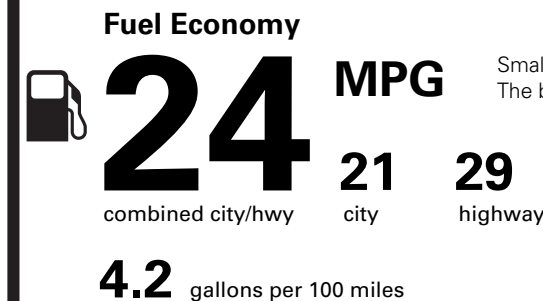

- 12.3" COLOR CLUSTR DISPLAY
- 8" LCD CNTR STK TOUCHSCRN
- BLIND SPOT INFORMATION SYS
- CABIN PARTICULATE AND ODOR FILTER
- CROSS-TRAFFIC ALERT
- INTELL ACCESS W/PUSH START
- LANE-KEEPING SYSTEM
- LINCOLN CONNECT™ - 4G MODEM WITH WIFI CAPABILITY
- LINCOLN DRIVE MODES
- REAR PARKING SENSORS
- REMOTE START
- SYNC3® W/ VOICE ACT NAV
- UNIVERSAL GARAGE DOOR OPEN

SAFETY/SECURITY

- ADVANCETRAC™ WITH RSC
- AIRBAGS - SIDE IMPACT / CURTAINS
- AIRBAGS-DRVR&PASS KNEE
- AIRBAGS-DUAL-STAGE FRONT
- AUTO HIGH BEAMS
- PASSIVE ANTI-THEFT SECURILOCK SYSTEM
- PRE-COLLISION ASSIST W/AEB
- SOS POST CRASH SYSTEM

WARRANTY

- 4YR/50K MILE WARRANTY
- 4YR/50K PICKUPDELIVERY SVC
- 6YR/70K MI POWERTRAIN WARR

INCLUDED ON THIS VEHICLE

(MSRP)

EQUIPMENT GROUP 200A

OPTIONAL EQUIPMENT/OTHER

2022 MODEL YEAR	
PRISTINE WHITE MET 3C	695.00
245/45R20 99V A/S BSW TIRES	
ALL-WTHR FLR LNRS W/MATS	200.00
PANORAMIC VISTA RF W/PWR SHADE	1,700.00
17" MINI SPARE WHEEL W/TIRE	150.00
MONOCHROMATIC PKG-PRISTINE WHT	1,600.00
.20" BLACK ALUMINUM WHEEL ELEMENTS PACKAGE	1,100.00
.HEATED STEERING WHEEL	
.HEATED REAR SEATS	
.HEATED/VENTILATED D/P SEATS	
.WINDSHIELD WIPER DE-ICER	
.RAIN SENSING WIPERS	
FRONT LICENSE PLATE BRACKET	NO CHARGE

PRICE INFORMATION

BASE PRICE	$43,125.00
TOTAL OPTIONS/OTHER	5,445.00
TOTAL VEHICLE & OPTIONS/OTHER	48,570.00
DESTINATION & DELIVERY	1,195.00

EPA DOT Fuel Economy and Environment

Gasoline Vehicle

Small SUVs range from 16 to 125 MPG. The best vehicle rates 142 MPGe.

You spend **$750**

more in fuel costs over 5 years compared to the average new vehicle.

Annual fuel cost **$1,450**