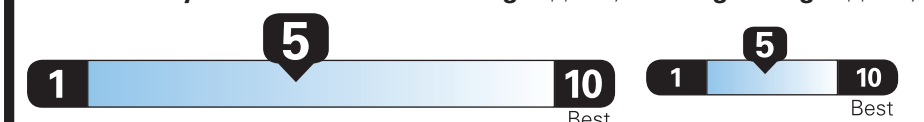

Fuel Economy & Greenhouse Gas Rating (tailpipe only) Smog Rating (tailpipe only)

This vehicle emits 369 grams CO₂ per mile. The best emits 0 grams per mile (tailpipe only). Producing and distributing fuel also create emissions; learn more at fueleconomy.gov.

Actual results will vary for many reasons, including driving conditions and how you drive and maintain your vehicle. The average new vehicle gets 27 MPG and costs $6,500 to fuel over 5 years. Cost estimates are based on 15,000 miles per year at $2.35 per gallon. MPGe is miles per gasoline gallon equivalent. Vehicle emissions are a significant cause of climate change and smog.

fueleconomy.gov

Calculate personalized estimates and compare vehicles

Smartphone QR Code™

GOVERNMENT 5-STAR SAFETY RATINGS

Overall Vehicle Score ★★★★★

Based on the combined ratings of frontal, side and rollover. Should ONLY be compared to other vehicles of similar size and weight.

Frontal Crash Driver Passenger ★★★★★

Based on the risk of injury in a frontal impact. Should ONLY be compared to other vehicles of similar size and weight.

Side Crash Front seat Rear seat ★★★★★

Based on the risk of injury in a side impact.

Rollover ★★★★★

Based on the risk of rollover in a single-vehicle crash.

Star ratings range from 1 to 5 stars (★★★★★), with 5 being the highest.

Source: National Highway Traffic Safety Administration (NHTSA).

www.safercar.gov or 1-888-327-4236

5LMCJ2D9XNUL02872

THE LINCOLN WAY™ APP

Your Dashboard of Services & Features

Download the Lincoln Way app* and you can:

- Remotely start, lock and unlock your vehicle
- Locate your vehicle and check approximate fuel range
- Receive vehicle health alerts

The Lincoln Connect™ modem is active and sending vehicle data (e.g., diagnostics) to Lincoln. See in-vehicle Settings for connectivity options.

Lincoln Protect™

Insist on Lincoln Protect! The only extended service plan fully backed by Lincoln and honored at every Lincoln dealership in the U.S., Canada and Mexico. See your Lincoln dealer or visit www.LincolnOwner.com

WARNING: Operating, servicing and maintaining a passenger vehicle, pickup truck, van, or off-road vehicle can expose you to chemicals including engine exhaust, carbon monoxide, phthalates, and lead, which are known to the State of California to cause cancer and birth defects or other reproductive harm. To minimize exposure, avoid breathing exhaust, do not idle the engine except as necessary, service your vehicle in a well-ventilated area and wear gloves or wash your hands frequently when servicing your vehicle. For more information go to www.P65Warnings.ca.gov/passenger-vehicle.

SCAN OR TEXT 5LNUL02872 TO 59173

Msg & Data rates may apply. Text HELP for help

www.lincoln.com/help/privacy-terms/

RAMP ONE
RD8F
TOTAL MSRP **$49,765.00**

RAMP TWO
RAIL
ITEM #:
12-T004 O/T 2
Whether you decide to lease or finance your vehicle, you'll find the choices that are right for you. See your Lincoln Dealer for details or visit www.lincolnafs.com.